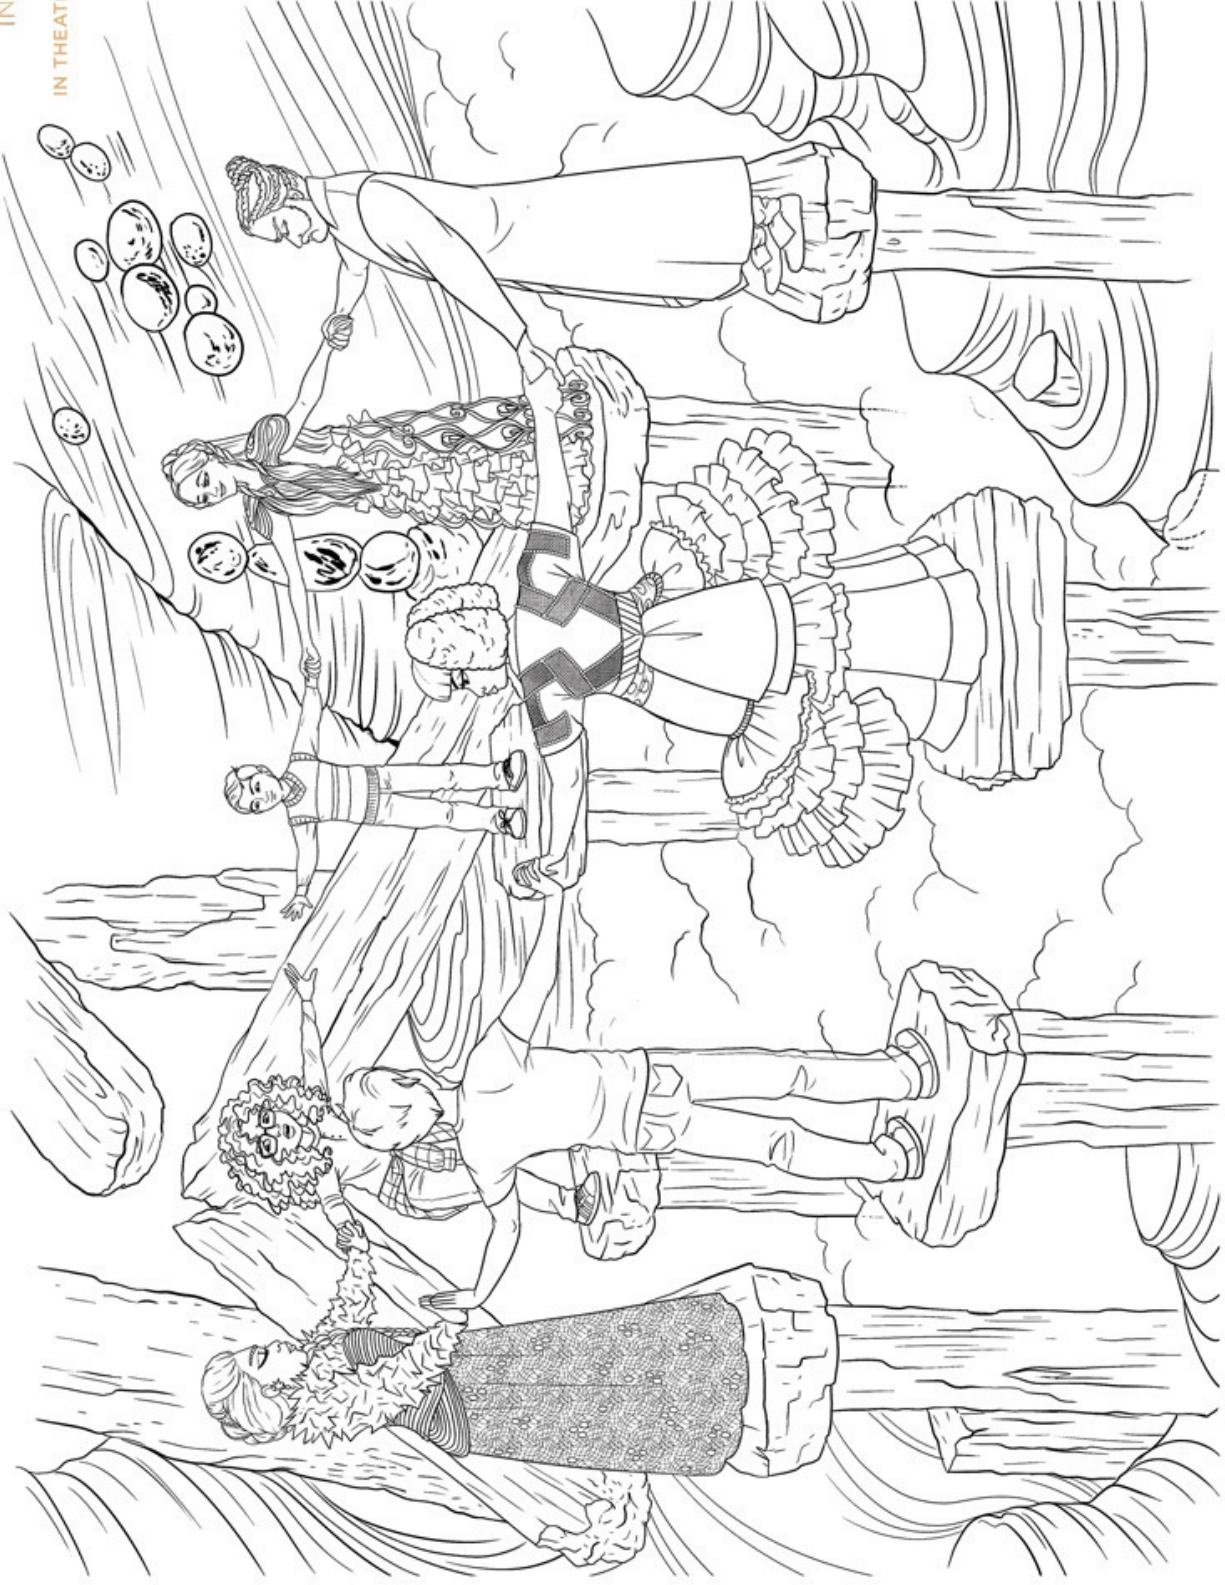

Mrs. Which and Mrs. Who with the flowers on the planet Uriel.

Calvin, Charles Wallace, and Meg sense that things are not what they seem on Camazotz.

Mrs. Which, Meg, Calvin, Charles Wallace, Mrs. Who, and Mrs. Whatsit make a circle with the Happy Medium in his crystal cave.

Mrs. Who, Mrs. Which, and Mrs. Whatsit heard a cry out in the universe.